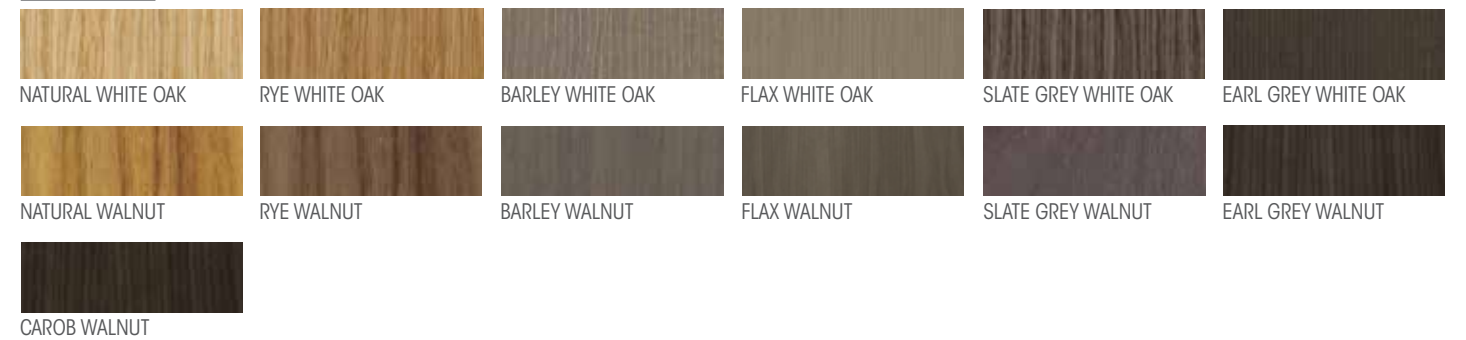

AYA FINISHES

* Due to technical limitations, colours shown may vary from actual finishes.

LAMINATE

STANDARD THERMOFOIL

PREMIUM

STANDARD MELAMINE

PREMIUM MELAMINE

STANDARD LAMINATE

OAK

STANDARD

PREMIUM

STANDARD

PREMIUM

CHERRY

STANDARD

PREMIUM

PAINTED

STANDARD

PREMIUM

EXOTIC

STANDARD

PREMIUM

MAPLE

1

AYA KITCHENS | SERIES 1

Available in:
MELAMINE - STANDARD

3

AYA KITCHENS | SERIES 3

Available in:
OAK - STANDARD

Available in:
PET - STANDARD

2

AYA KITCHENS | SERIES 2