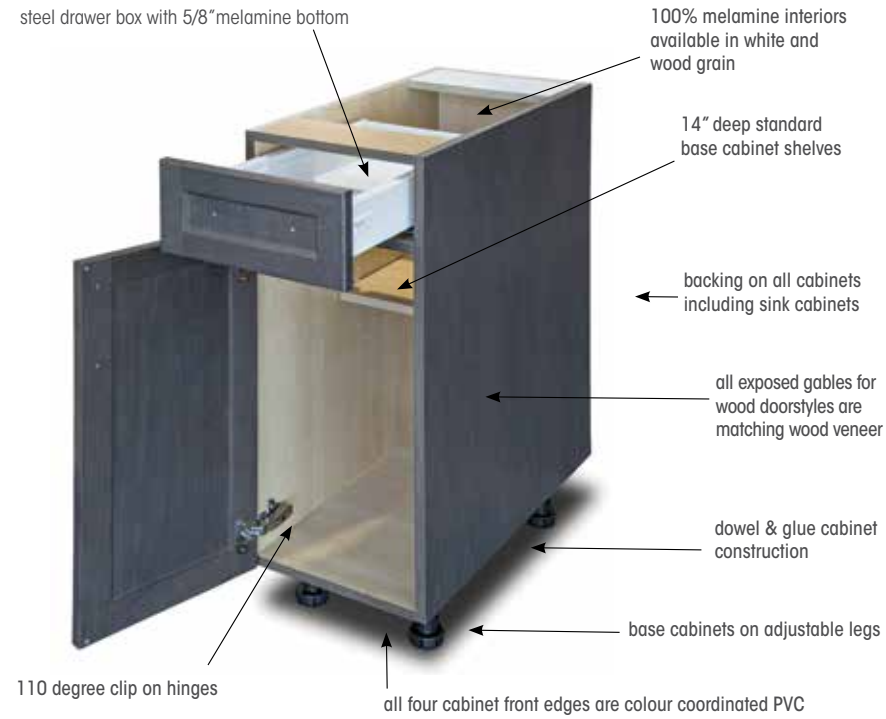

AYA ADVANTAGE

As pioneers of mass customization, AyA's state-of-the-art cabinet manufacturing facility enables us to produce the range of product and attention to detail demanded by the finest builders and designers while offering the quality and savings that result from producing on a mass scale for customers across North America.

Our ability to tailor make each and every customer's order, combined with turnkey service, starting with superior in-house designers through to professional installation, means AyA provides an unsurpassed level of service to all of our customers.

This is the AyA Advantage.

AYA KITCHEN UPGRADES

For those looking to add a little extra oomph to their kitchen, AyA offers a variety of different options to help upgrade your space. Not to be confused with accessories or ornamentation, upgrades apply strictly to how the kitchen is built (boxes, doors, drawers, hinges & finishes). Below are just a few of our top choices for upgrading your kitchen.

DRAWER SELECTIONS

AyA customers have a choice of four options when it comes to drawers: standard, White full extension double-walled, wood or solid birch dovetail. For a contemporary European look, our double-wall slim drawer system has a soft close mechanism and full extension rollers that allow total interior access. Wood and dovetail drawers run on state-of-the-art European anti-slam slides for operational excellence with the elegance of wood.

HIGH QUALITY COMPONENTS ARE STANDARD

Since the cabinetry makes the kitchen, AyA raises the bar by utilizing only high quality components.

FRAMELESS CONSTRUCTION