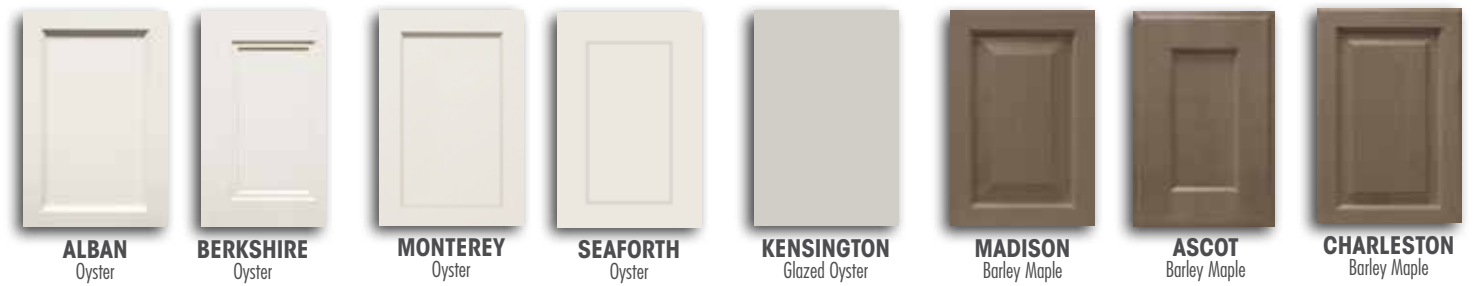

4

AYA KITCHENS | SERIES 4

Available in:
OAK - PREMIUM
MAPLE - STANDARD

Available in:
PAINTED STANDARD

Available in:
MAPLE STANDARD

Available in:
EXOTIC - STNDRD WALNUT
OAK - PREMIUM

Available in:
MAPLE & OAK - STANDARD

Available in:
OAK - STANDARD

Available in:
OAK - PREMIUM HANDCRAFTED (Unavailable in Manhattan)
CHERRY - STANDARD **MAPLE - PREMIUM**

5

AYA KITCHENS | SERIES 5

Available in:
OAK - HNDCRFTD PREMIUM (Unavailable in Astoria)
MAPLE - PREMIUM
CHERRY - STANDARD

Available in:
EXOTIC - STANDARD
WALNUT - PREMIUM
OAK - HNDCRFTD PREM

Available in:
CHERRY - HANDCRAFTED
PAINTED - STANDARD

Available in:
OAK - PREMIUM
MAPLE - STANDARD

Available in:
OAK - PREMIUM & HANDCRAFTED
CHERRY - STANDARD
MAPLE - PREMIUM

Available in:
PAINTED - STANDARD

Available in:
PAINTED PREMIUM

Available in:
MAPLE - STANDARD

6

AYA KITCHENS | SERIES 6

Available in:
PAINTED - STANDARD

Available in:
MAPLE - STANDARD

Available in:
CHERRY - PREMIUM HANDCRAFTED
PAINTED - STANDARD