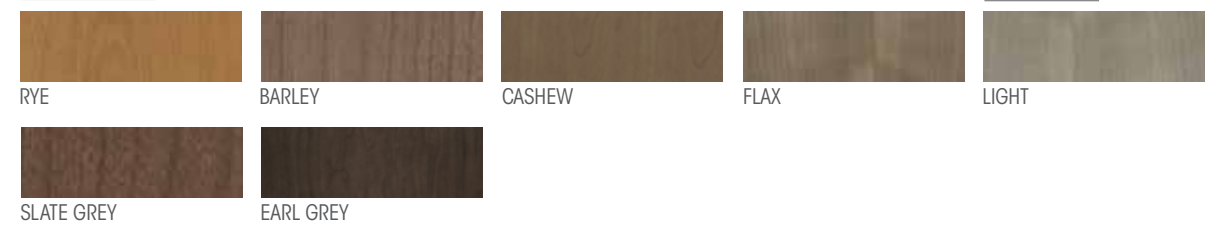

AYA FINISHES

* Due to technical limitations, colours shown may vary from actual finishes.

LAMINATE

STANDARD THERMOFOIL

PREMIUM

STANDARD MELAMINE

PREMIUM MELAMINE

STANDARD LAMINATE

OAK

STANDARD

PREMIUM

STANDARD

PREMIUM

CHERRY

STANDARD

PREMIUM

PAINTED

STANDARD

PREMIUM

EXOTIC

STANDARD

PREMIUM

MAPLE

1