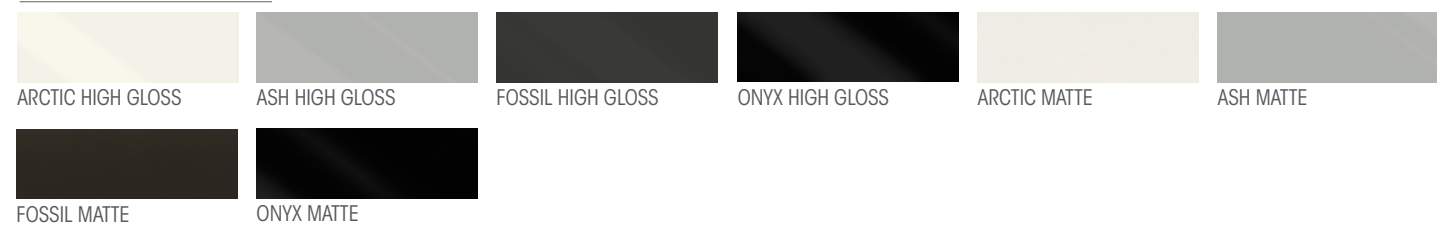

AYA FINISHES

* Due to technical limitations, colours shown may vary from actual finishes.

LAMINATE

STANDARD THERMOFOIL

PREMIUM

STANDARD MELAMINE

PREMIUM MELAMINE

STANDARD LAMINATE

OAK

STANDARD

PREMIUM

STANDARD

PREMIUM

CHERRY

STANDARD

PREMIUM