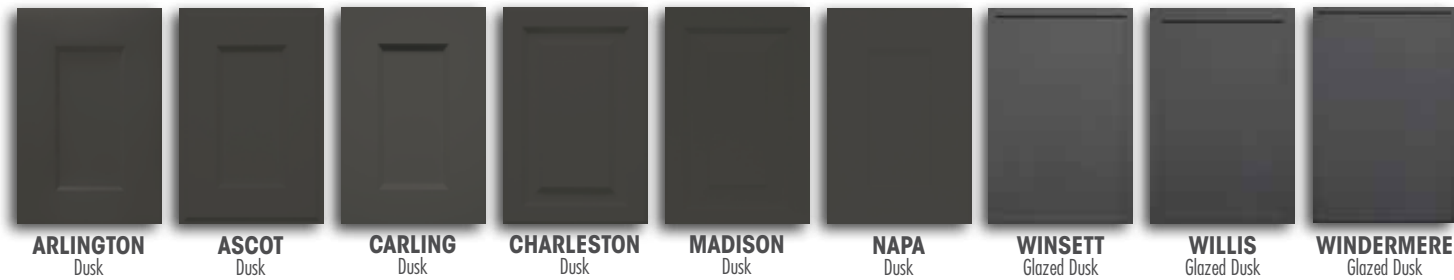

Available in:
MAPLE - STANDARD

ALBAN Glazed Dusk **BERKSHIRE** Glazed Dusk **CAMDEN** Glazed Dusk **MONTEREY** Glazed Dusk **SEAFORTH** Glazed Dusk **VERMONT** Glazed Dusk

Available in:
PAINTED - HANDCRAFTED PREMIUM

8

AYA KITCHENS | SERIES 8

CHURCHILL Barley Cherry **CUMBERLAND** Barley Cherry **LEWISTON** Barley Cherry **LEXINGTON** Barley Cherry **CANTERBURY** Latte **OXFORD** Latte **SHEFFIELD** Latte

Available in:
MAPLE - PREMIUM & HANDCRAFTED
CHERRY - STANDARD

Available in:
CHERRY - PREMIUM HNDCRFTD
PAINTED - STANDARD

ARLINGTON Dusk **ASCOT** Dusk **CARLING** Dusk **CHARLESTON** Dusk **MADISON** Dusk **NAPA** Dusk **WINSETT** Glazed Dusk **WILLIS** Glazed Dusk **WINDERMERE** Glazed Dusk

Available in:
PAINTED - PREMIUM

Available in:
PAINTED - PREMIUM HANDCRAFTED

ASTORIA Glazed Dusk **BEDFORD** Glazed Dusk **BRITT** Glazed Dusk **LANCASTER** Glazed Dusk **LARGO** Glazed Dusk **MEDIO** Glazed Dusk **PACIFICA** Glazed Dusk **YORKSHIRE** Glazed Dusk **CARDIFF** Glazed Dusk