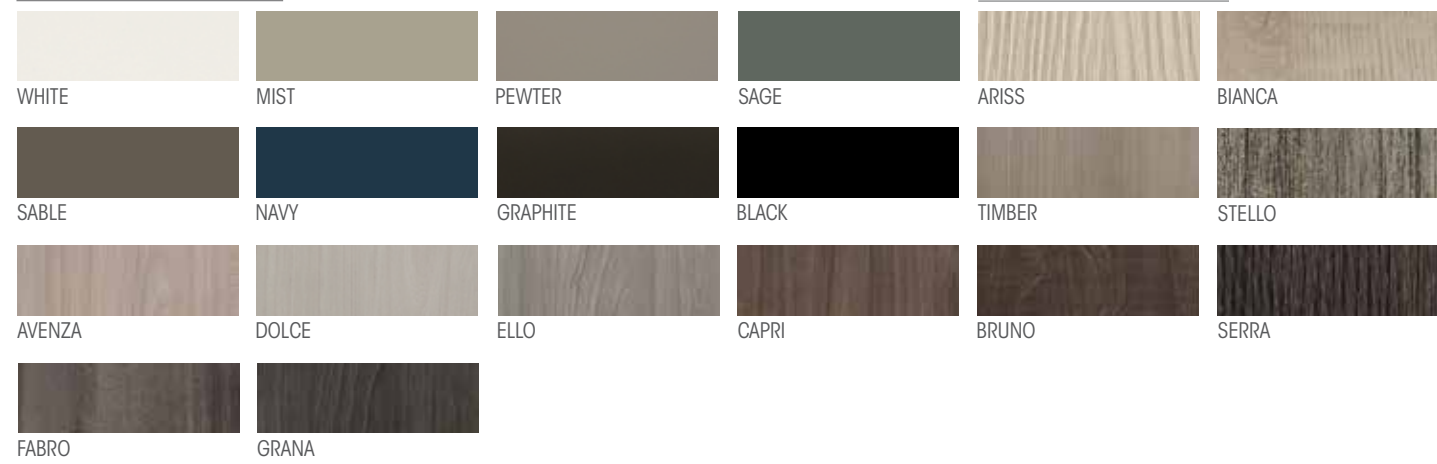

AYA FINISHES

* Due to technical limitations, colours shown may vary from actual finishes.

LAMINATE

STANDARD THERMOFOIL

PREMIUM

STANDARD MELAMINE

PREMIUM MELAMINE

STANDARD LAMINATE

OAK

STANDARD

PREMIUM

STANDARD

PREMIUM

CHERRY

STANDARD

PREMIUM