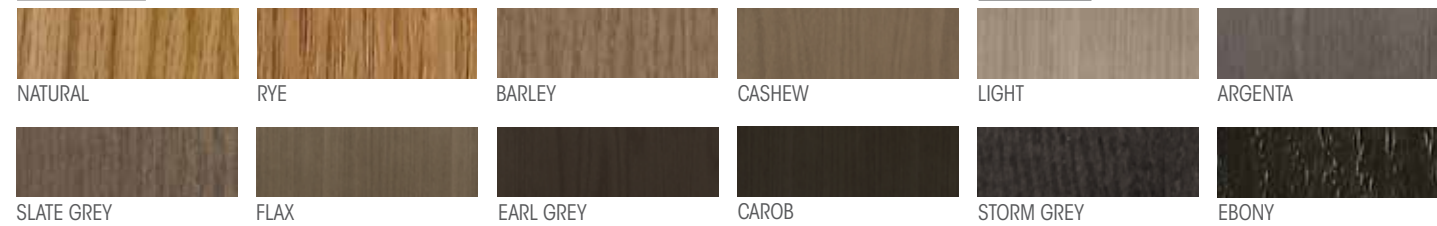

AYA FINISHES

* Due to technical limitations, colours shown may vary from actual finishes.

LAMINATE

STANDARD THERMOFOIL

PREMIUM

STANDARD MELAMINE

PREMIUM MELAMINE

STANDARD LAMINATE

OAK

STANDARD

PREMIUM

STANDARD

PREMIUM

CHERRY

STANDARD

PREMIUM